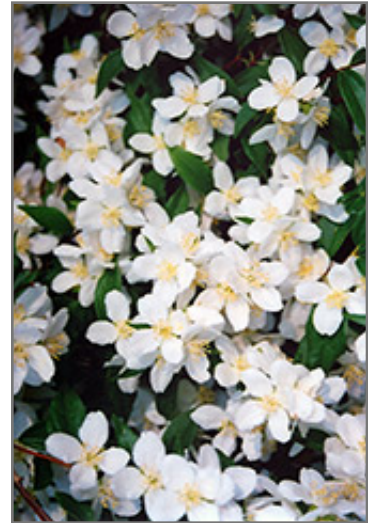

SHEL MERDINE

SECOND NATURE

Galahad Mockorange

Philadelphus 'Galahad'

Height: 4 feet

Spread: 4 feet

Sunlight: ☉ ●

Hardiness Zone: 3a

Description:

A compact, rounded shrub prized for its highly fragrant white blooms in early summer, fades into the background the rest of the year; use in conjunction with other plants that can take over the show in summer; very adaptable and hardy

Ornamental Features

Galahad Mockorange is smothered in stunning clusters of fragrant white flowers with yellow eyes at the ends of the branches in late spring. It has green deciduous foliage. The serrated oval leaves do not develop any appreciable fall colour.

Landscape Attributes

Galahad Mockorange is a multi-stemmed deciduous shrub with an upright spreading habit of growth. Its relatively coarse texture can be used to stand it apart from other landscape plants with finer foliage.

This is a relatively low maintenance shrub, and should only be pruned after flowering to avoid removing any of the current season's flowers. It has no significant negative characteristics.

Galahad Mockorange is recommended for the following landscape applications;

- Mass Planting
- Hedges/Screening
- General Garden Use

Galahad Mockorange flowers
Photo courtesy of NetPS Plant Finder