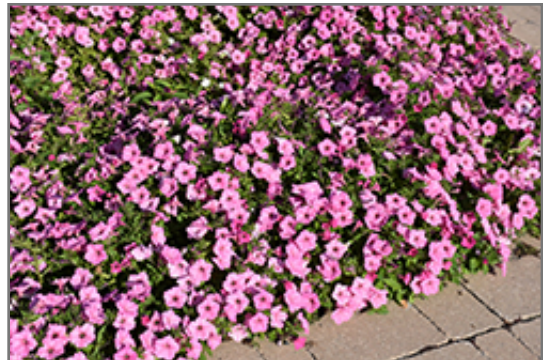

Easy Wave Pink Passion Petunia in bloom
Photo courtesy of NetPS Plant Finder