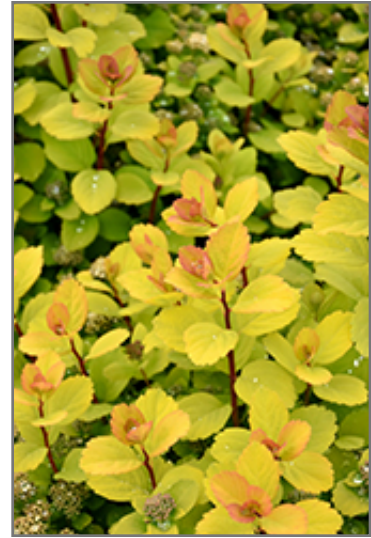

Bachman's™

Growing Since 1885

- *Mass Planting*
- *Rock/Alpine Gardens*
- *General Garden Use*

Planting & Growing

Glow Girl Birch Leaf Spirea will grow to be about 24 inches tall at maturity, with a spread of 24 inches. It tends to fill out right to the ground and therefore doesn't necessarily require facer plants in front. It grows at a medium rate, and under ideal conditions can be expected to live for approximately 20 years.

This shrub should only be grown in full sunlight. It prefers to grow in average to moist conditions, and shouldn't be allowed to dry out. It is not particular as to soil type or pH. It is highly tolerant of urban pollution and will even thrive in inner city environments. This is a selected variety of a species not originally from North America.

Glow Girl Birch Leaf Spirea foliage
Photo courtesy of NetPS Plant Finder