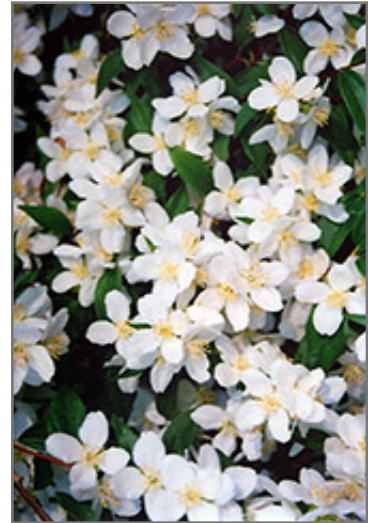

SHELME RDINE

SECOND NATURE

Galahad Mockorange

Philadelphus 'Galahad'

Height: 4 feet

Spread: 4 feet

Sunlight: ○ ●

Hardiness Zone: 3a

Description:

A compact, rounded shrub prized for its highly fragrant white blooms in early summer, fades into the background the rest of the year; use in conjunction with other plants that can take over the show in summer; very adaptable and hardy

Ornamental Features

Galahad Mockorange is smothered in stunning clusters of fragrant white flowers with yellow eyes at the ends of the branches in late spring. It has green deciduous foliage. The serrated oval leaves do not develop any appreciable fall colour.

Landscape Attributes

Galahad Mockorange is a multi-stemmed deciduous shrub with an upright spreading habit of growth. Its relatively coarse texture can be used to stand it apart from other landscape plants with finer foliage.

This is a relatively low maintenance shrub, and should only be pruned after flowering to avoid removing any of the current season's flowers. It has no significant negative characteristics.

Galahad Mockorange is recommended for the following landscape applications;

- Mass Planting
- Hedges/Screening
- General Garden Use

Galahad Mockorange flowers
Photo courtesy of NetPS Plant Finder