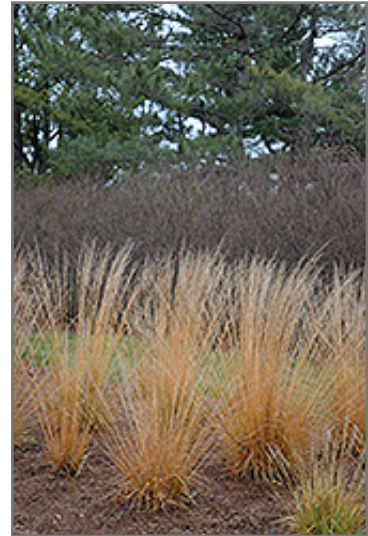

## SECOND NATURE

**Strohlenquelle Moor Grass**  
*Molinia caerulea 'Strohlenquelle'*

Plant Height: 18 inches

Flower Height: 3 feet

Spread: 24 inches

Sunlight: ○ ●

Hardiness Zone: 3a

### Ornamental Features

Strohlenquelle Moor Grass is primarily grown for its highly ornamental fruit. The gold seed heads are carried on showy plumes displayed in abundance from early to late fall. It features dainty spikes of gold flowers rising above the foliage from mid to late summer. Its grassy leaves emerge chartreuse in spring, turning green in colour. As an added bonus, the foliage turns a gorgeous gold in the fall.

### Landscape Attributes

Strohlenquelle Moor Grass is an open herbaceous perennial grass with an upright spreading habit of growth. It brings an extremely fine and delicate texture to the garden composition and should be used to full effect.

### Planting & Growing

Strohlenquelle Moor Grass will grow to be about 18 inches tall at maturity extending to 3 feet tall with the flowers, with a spread of 24 inches. Its foliage tends to remain dense right to the ground, not requiring facer plants in front. It grows at a slow rate, and under ideal conditions can be expected to live for approximately 15 years.