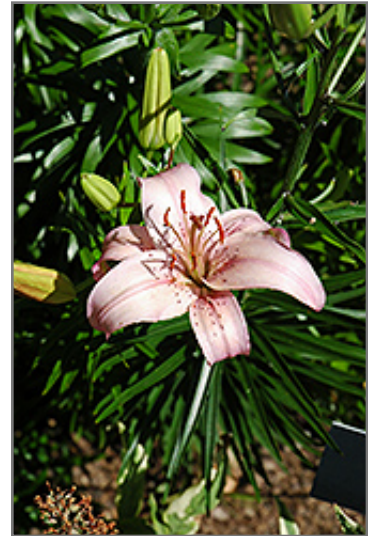

Hardiness Zone: 2a

Group/Class: Asiatic Hybrid

Ornamental Features

Corsica Lily features bold pink trumpet-shaped flowers with purple overtones at the ends of the stems in early summer. The flowers are excellent for cutting. Its narrow leaves remain green in colour throughout the season. The fruit is not ornamentally significant.

Landscape Attributes

Corsica Lily is an herbaceous perennial with a rigidly upright and towering form. Its medium texture blends into the garden, but can always be balanced by a couple of finer or coarser plants for an effective composition.

This plant will require occasional maintenance and upkeep, and should be cut back in late fall in preparation for winter. Gardeners should be aware of the following characteristic(s) that may warrant special consideration;

- Insects
- Disease

Corsica Lily is recommended for the following landscape applications;

- Mass Planting
- General Garden Use

Planting & Growing

Corsica Lily will grow to be about 18 inches tall at maturity extending to 24 inches tall with the flowers, with a spread of 12 inches. When grown in masses or used as a bedding plant, individual plants should be spaced approximately 10 inches apart. It grows at a fast rate, and under ideal conditions can be expected to live for approximately 10 years.