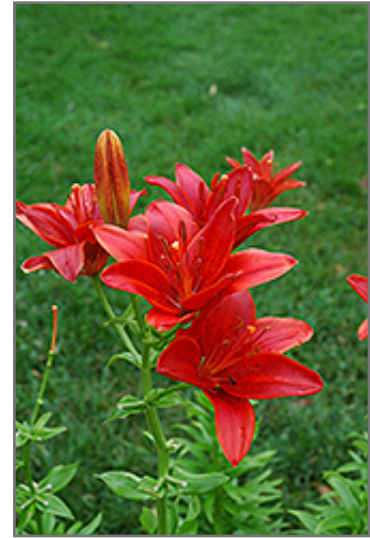

SHELME RDINE

SECOND NATURE

China Doll Lily

Lilium 'China Doll'

Height: 32 inches

Spread: 18 inches

Spacing: 14 inches

Sunlight: ○ ●

Hardiness Zone: 2a

Group/Class: Asiatic Hybrid

Ornamental Features

China Doll Lily features bold ruby-red trumpet-shaped flowers with black spots at the ends of the stems in early summer. The flowers are excellent for cutting. Its narrow leaves remain green in colour throughout the season. The fruit is not ornamentally significant.

China Doll Lily flowers
Photo courtesy of NetPS Plant Finder

Landscape Attributes

China Doll Lily is an herbaceous perennial with a rigidly upright and towering form. Its medium texture blends into the garden, but can always be balanced by a couple of finer or coarser plants for an effective composition.