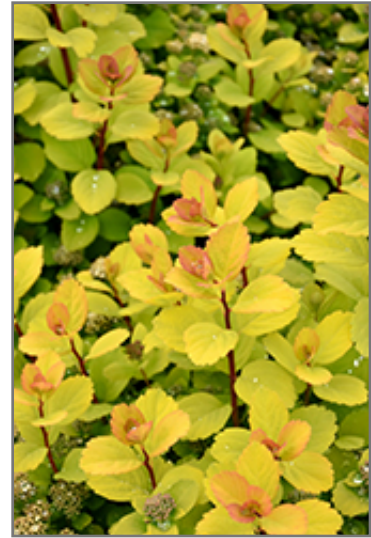

SINCE 1937

SHELME RDINE

SECOND NATURE

- *Mass Planting*
- *Rock/Alpine Gardens*
- *General Garden Use*

Planting & Growing

Glow Girl Birch Leaf Spirea will grow to be about 24 inches tall at maturity, with a spread of 24 inches. It tends to fill out right to the ground and therefore doesn't necessarily require facer plants in front. It grows at a medium rate, and under ideal conditions can be expected to live for approximately 20 years.

This shrub should only be grown in full sunlight. It prefers to grow in average to moist conditions, and shouldn't be allowed to dry out. It is not particular as to soil type or pH. It is highly tolerant of urban pollution and will even thrive in inner city environments. This is a selected variety of a species not originally from North America.

Glow Girl Birch Leaf Spirea foliage
Photo courtesy of NetPS Plant Finder

7800 Roblin Boulevard
Headingley, MB R4H 1B6

P 204.895.7203
F 204.895.4372
www.shelmerdine.com