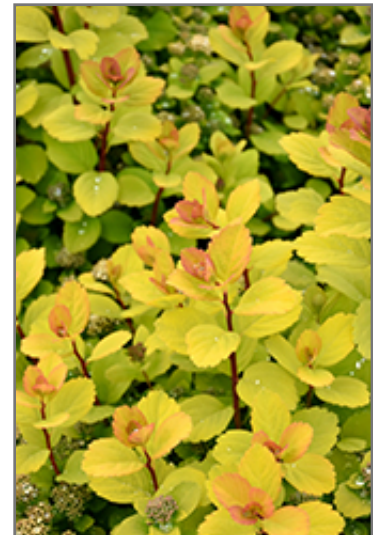

Glow Girl Birch Leaf Spirea foliage
Photo courtesy of NetPS Plant Finder